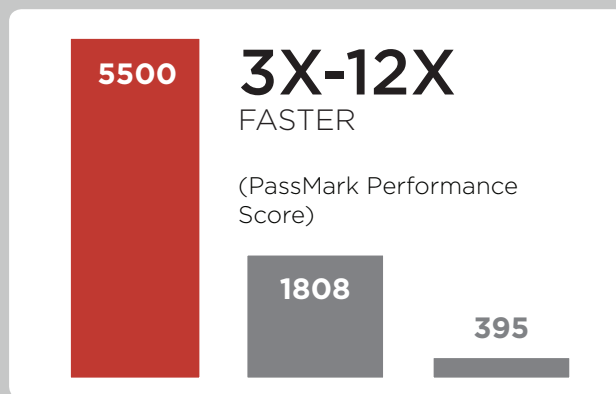

HPE Intelligent Edge with Atlantis | SSD | Sata Drive