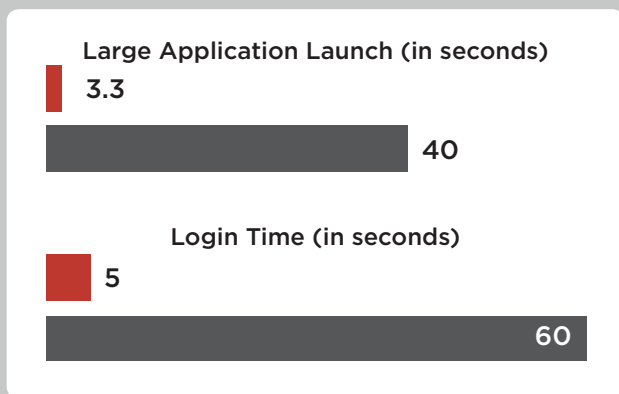

VIRTUAL WORKSPACE COMPARISON

DESKTOP PERFORMANCE
FASTER THAN TRADITIONAL VDI

■ HPE Intelligent Edge with Atlantis   ■ Traditional

FASTER DISK PERFORMANCE THAN
A PC WITH SSD